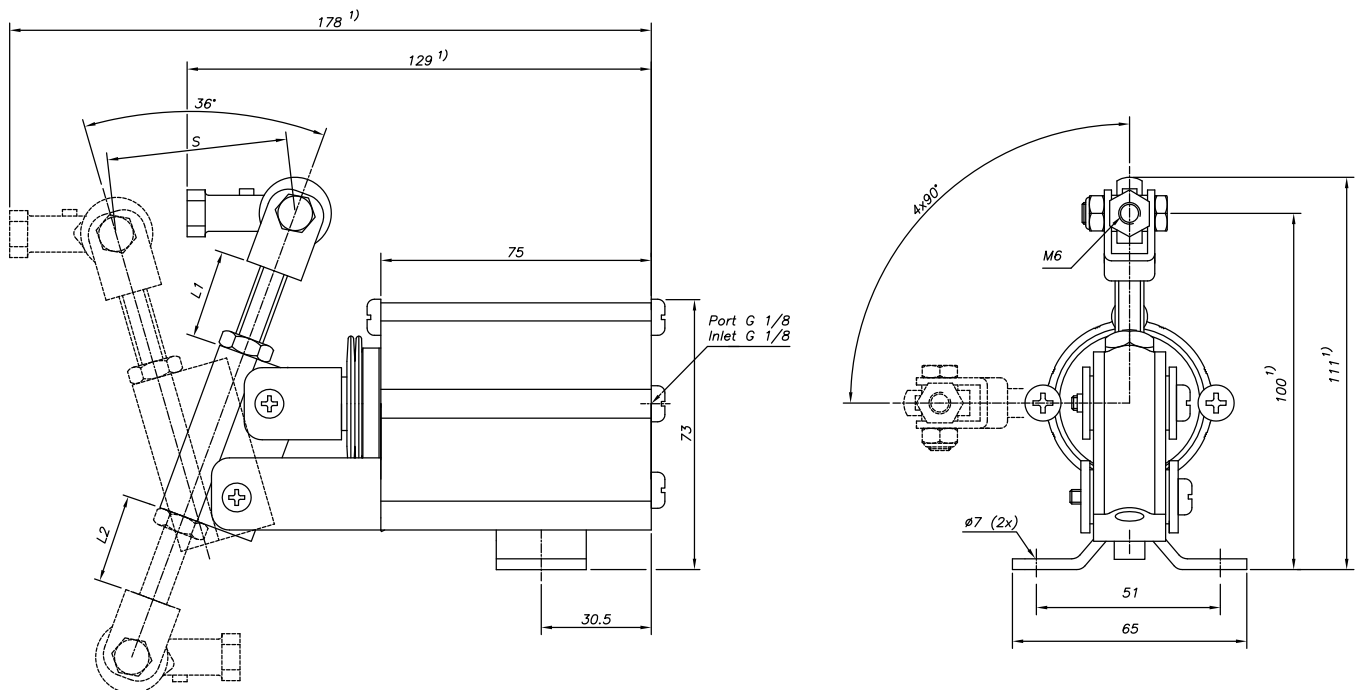

PNEUMATIC CYLINDERS

8724xx cylinder

Cylinder series 8724xx.
Operating pressure, 0-10 Bar.
Spring return.

Selection table

Part no:		Description
872400	–	Cylinder, full stroke at 4,2 bar, link head 6mm
872440	–	Cylinder, full stroke at 3,2 bar, no link head (only fork)
872450	–	Cylinder, full stroke at 2,2 bar, link head 6mm
–	–	–
–	–	Other versions available, on request

Dimensions

Housing: aluminium, anodized.
Sealings : NBR.
Bracket and forks: stainless steel.
Weight: 630g.