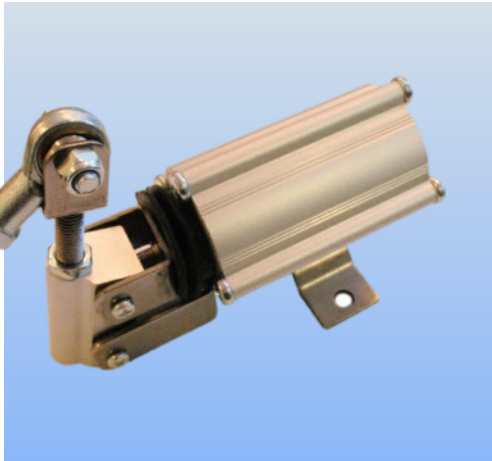

PNEUMATIC CYLINDERS

8724xx cylinder

Cylinder series 8724xx.
Operating pressure, 0-10 Bar.
Spring return.

Selection table

Part no:		Description
872400	–	Cylinder, full stroke at 4,2 bar, link head 6mm
872440	–	Cylinder, full stroke at 3,2 bar, no link head (only fork)
872450	–	Cylinder, full stroke at 2,2 bar, link head 6mm
–	–	–
–	–	Other versions available, on request

Dimensions

Housing: aluminium, anodized.
Sealings : NBR.
Bracket and forks: stainless steel.
Weight: 630g.