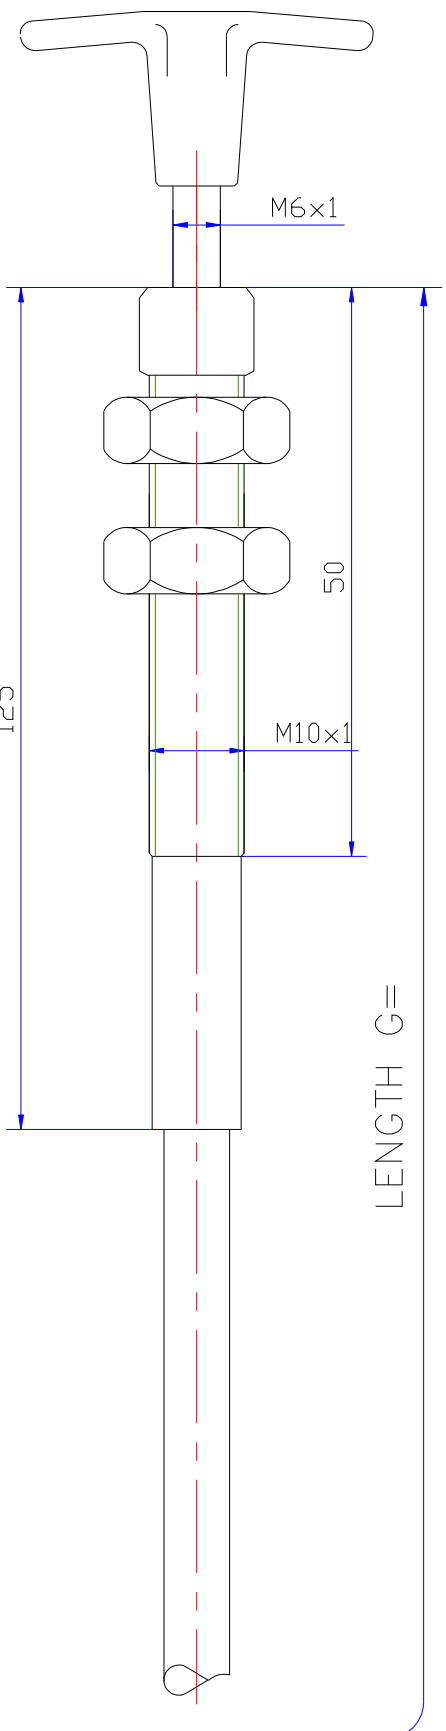

ACCELERATOR CABLES

Hand accelerator cable

Stop control cable

CABLES

ENGINE STOP

NORMAL 880

STROKE	A
50	110
75	135

A) CODE: 233506-****G

B) CODE: 133506-****G

C) CODE: 333506-****G

CABLES

ENGINE STOP

NORMAL 881

CODE: 539750-****G

CODE: 530001-****G

CODE: 533502-****G

CODE: 533501-****G

M8x1,25

CLAMP

CLEVIS WITH PIN

BELLOW

BALL JOINT

M6x1

50

125

M10x1

LENGTH G=

TERMINAL FORM. 975

TERMINAL FORM. G

TERMINAL FORM. T

TERMINAL FORM. G

CABLES