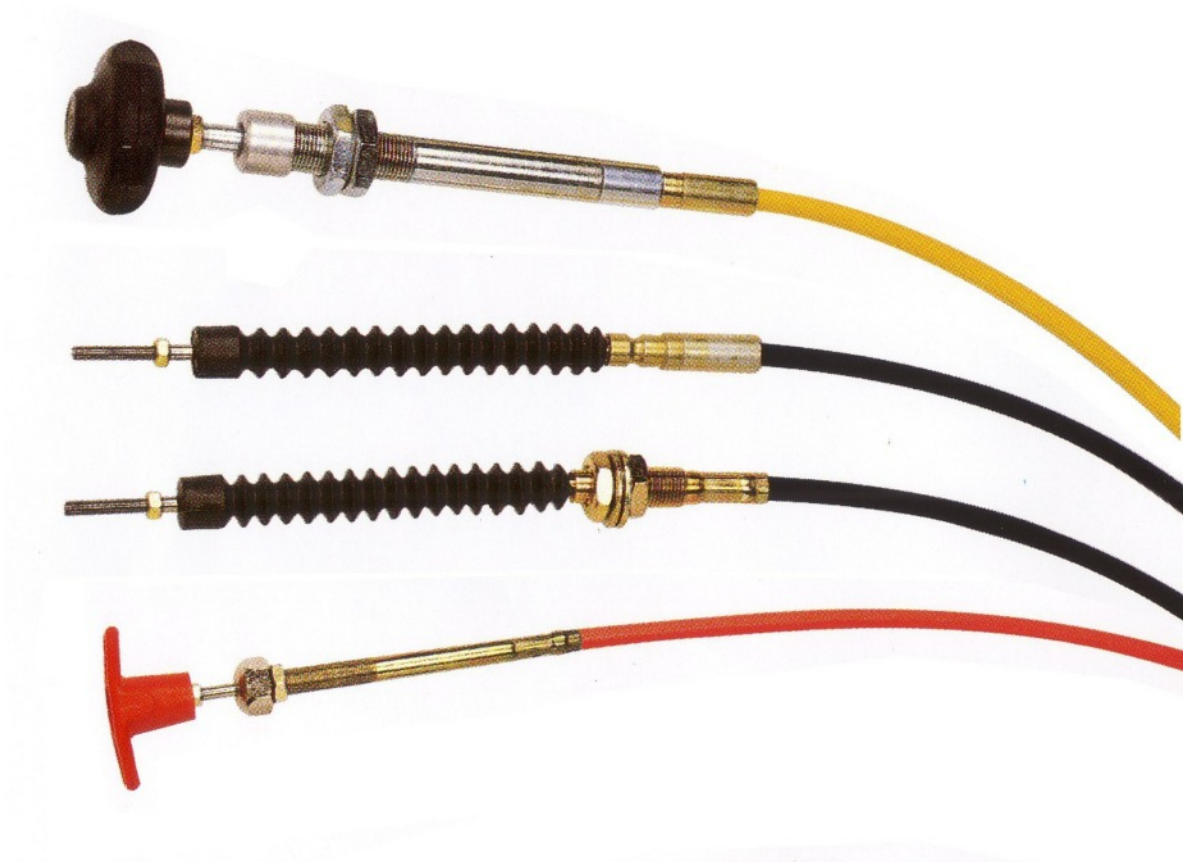

ACCELERATOR CABLES

Hand accelerator cable

Stop control cable

CABLES

ENGINE STOP

NORMAL 880

STROKE	A
50	110
75	135

A) CODE: 233506-****G

B) CODE: 133506-****G

C) CODE: 333506-****G

CABLES

ENGINE STOP

NORMAL 881

CODE: 539750-****G

CODE: 530001-****G

CODE: 533502-****G

CODE: 533501-****G

M8x1,25

CLAMP

CLEVIS WITH PIN

BELLOW

BALL JOINT

M6x1

50

Command with lock
Turn handle

NORMAL 882