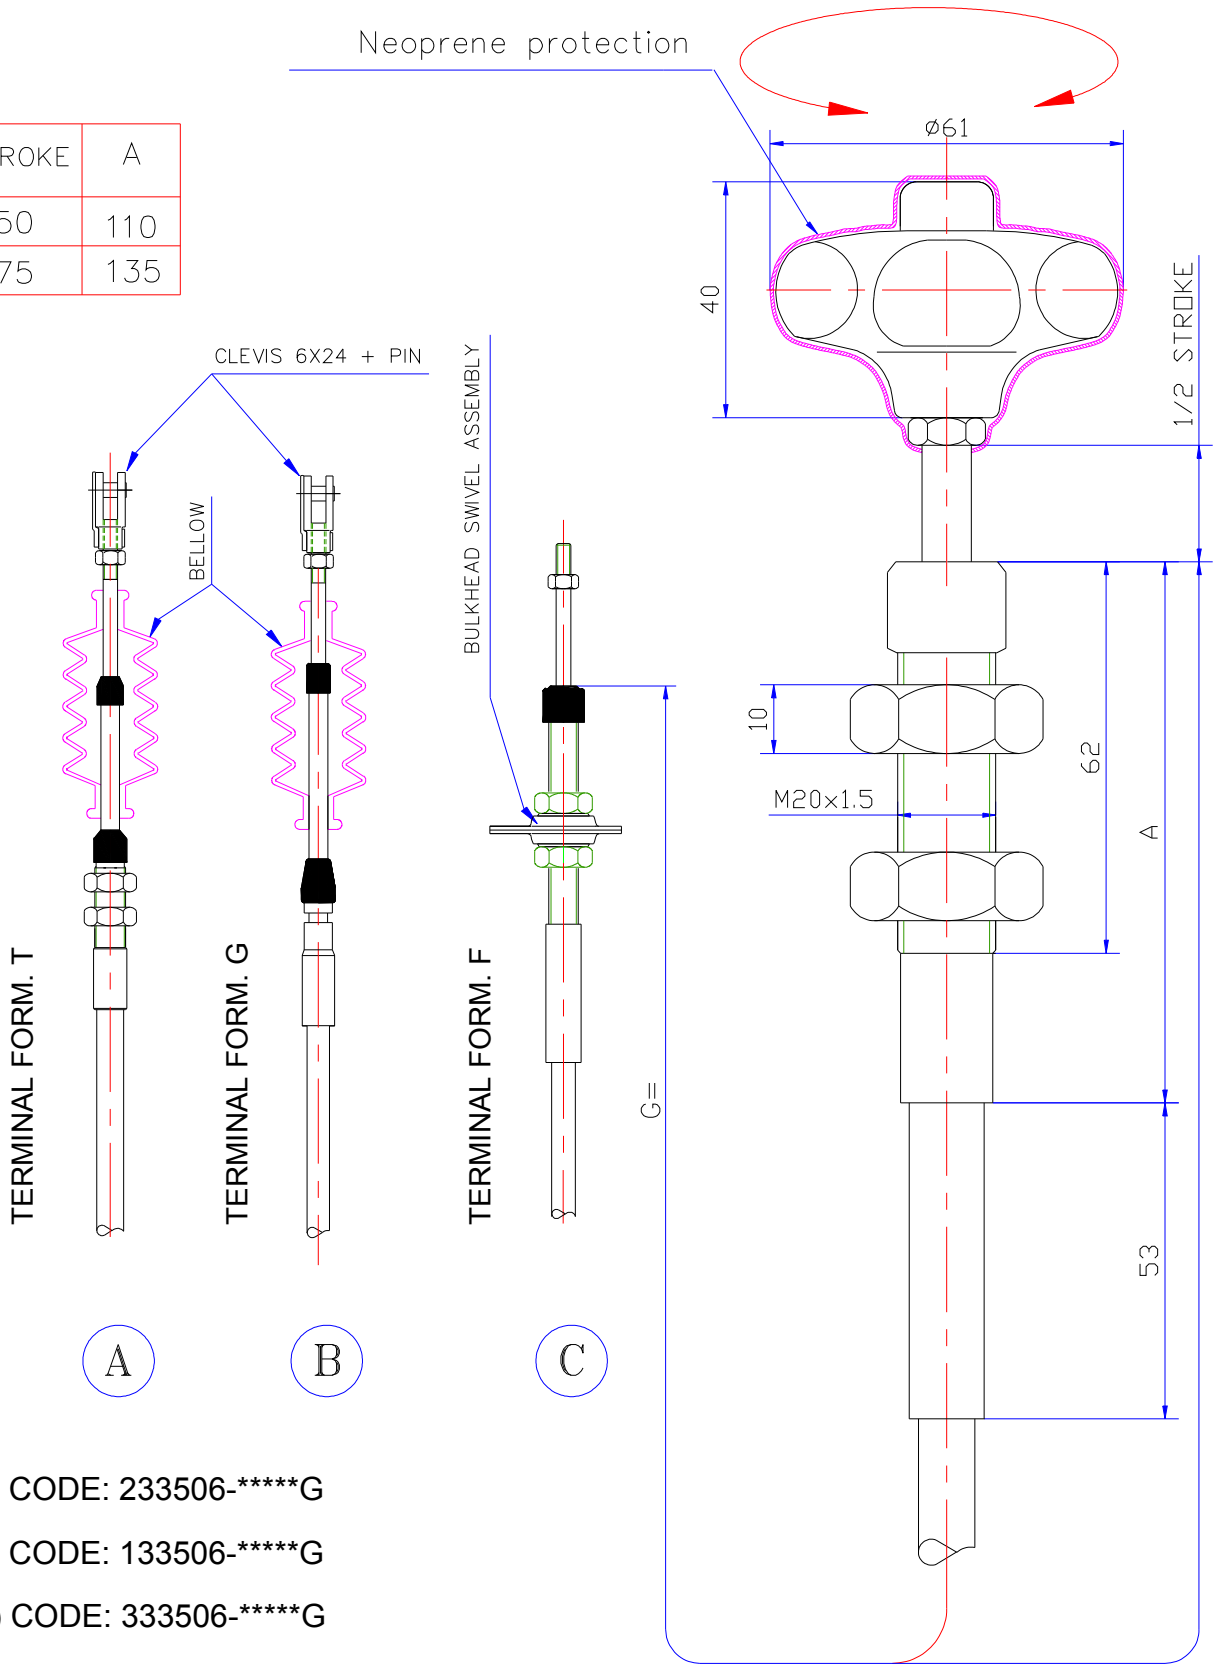

ACCELERATOR CABLES

Hand accelerator cable

Stop control cable

CABLES

ENGINE STOP

NORMAL 880

STROKE	A
50	110
75	135

A) CODE: 233506-****G

B) CODE: 133506-****G

C) CODE: 333506-****G

CABLES

ENGINE STOP

NORMAL 881

CODE: 539750-****G

CODE: 530001-****G

CODE: 533502-****G

CODE: 533501-****G

M8x1,25

CLAMP

CLEVIS WITH PIN

BELLOW

BALL JOINT

M6x1

50

125

M10x1

LENGTH G=

TERMINAL FORM. 975

TERMINAL FORM. G

TERMINAL FORM. T

TERMINAL FORM. G

CABLES